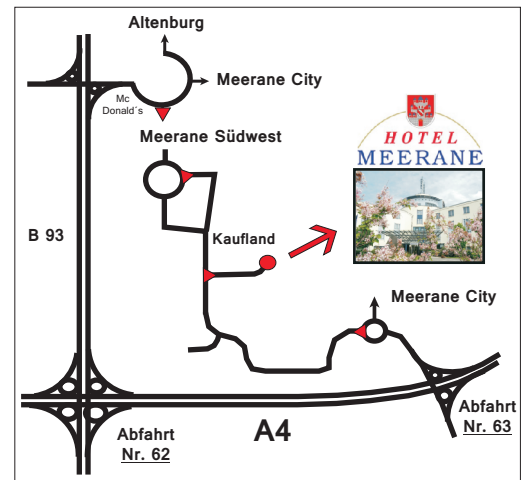

## Welcome to Hotel Meerane

Near Chemnitz and Zwickau, only one hour drive by car south of Leipzig,  
the little and charming town Meerane is located.

### How to reach us

- Motorway **A 4**, Exit No. **62** Meerane
- follow **B 93** until exit Meerane
- on roundabout (McDonalds) take 1. Exit
- on next roundabout take 2. Exit
- turn left after "Kaufland" supermarket

### ODER

- Motorway **A 4**, Exit No. **63**  
 Meerane Ost / Glauchau West
- direction Meerane
- on roundabout take 2. Exit
- turn right after BMW dealership

*We hope you have a pleasant journey !*