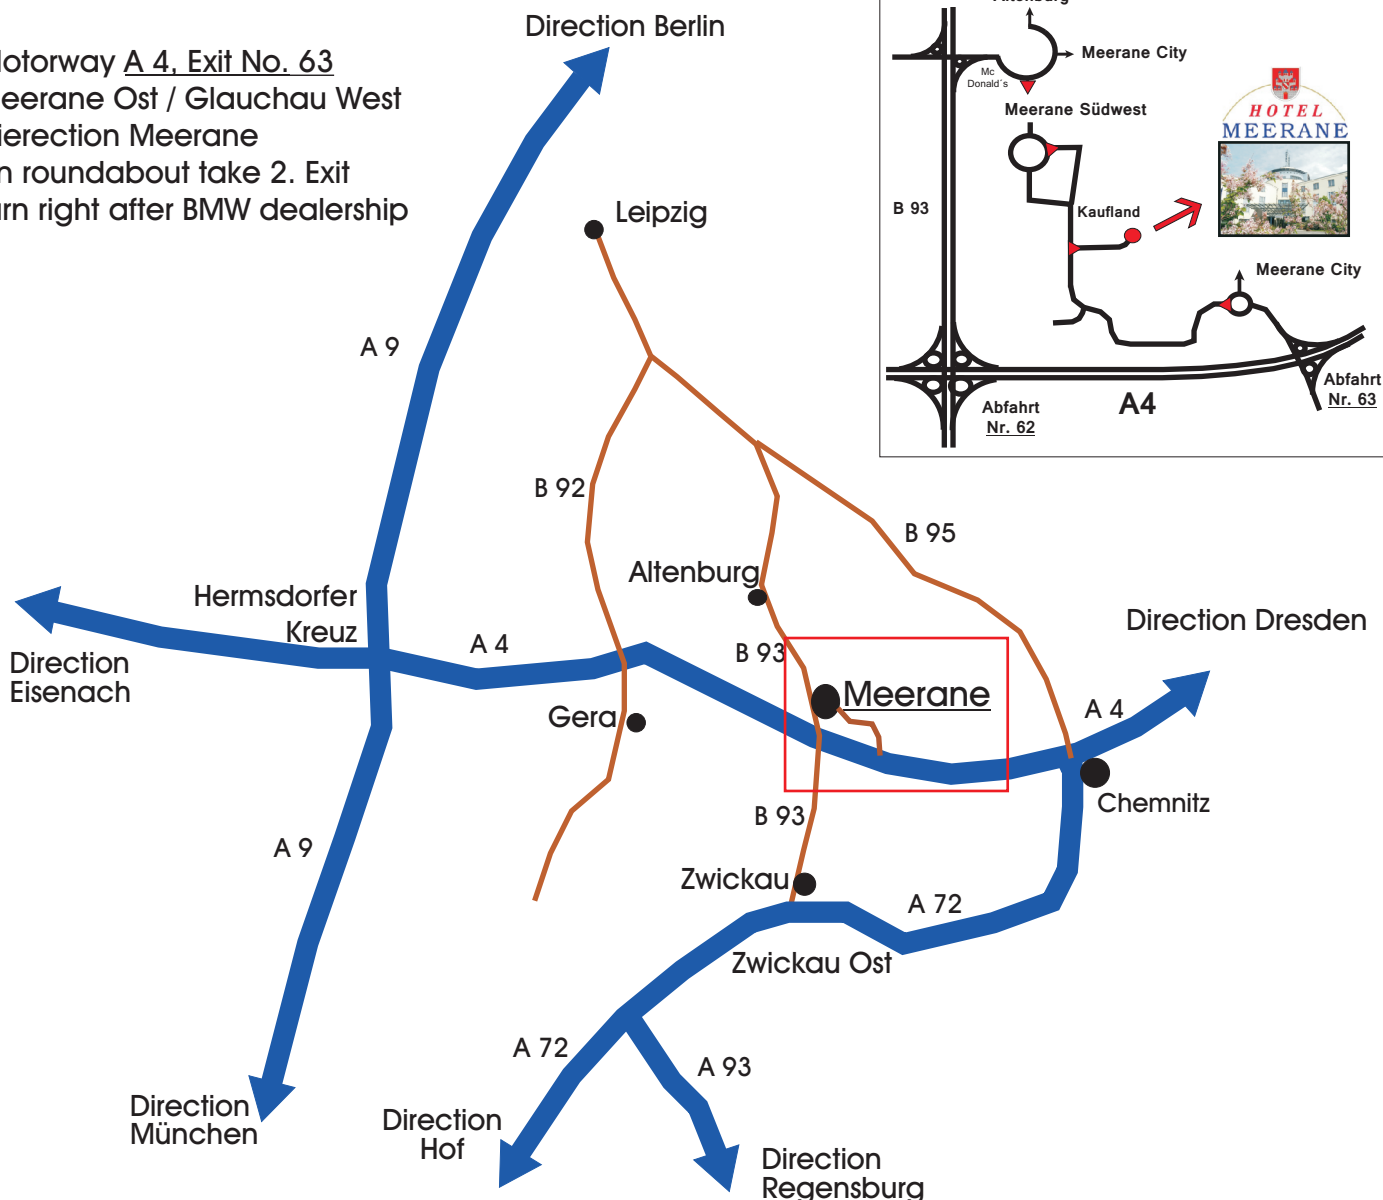

## Welcome to Hotel Meerane

Near Chemnitz and Zwickau, only one hour drive by car south of Leipzig,  
the little and charming town Meerane is located.

### How to reach us

- Motorway **A 4**, Exit No. **62** Meerane
- follow **B 93** until exit Meerane
- on roundabout (McDonalds) take 1. Exit
- on next roundabout take 2. Exit
- turn left after "Kaufland" supermarket

### ODER

- Motorway **A 4**, Exit No. **63**  
 Meerane Ost / Glauchau West
- direction Meerane
- on roundabout take 2. Exit
- turn right after BMW dealership

*We hope you have a pleasant journey !*